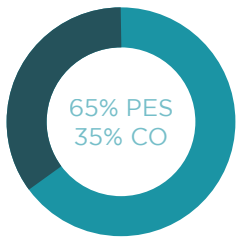

Features

- *Composition
 - *PES 65%
 - *Recycled CO 35%
- *Weight (gr/m2)
 - *360 gr/m2
- *Size (cm)
 - *140 cm

rioma+

Especificaciones

- Abrasion resistance:
 - UNE EN ISO 12947
 - 60.000 cycles
- Pilling Resistance:
 - ISO DIS 12945-2
 - 4-5 | good
- British Standard
 - Cigarette test
 - BS 5852
- Shrinking
 - UNE EN ISO 5077
 - Warp | 0%
 - Weave | 0%
- Wash Fastness:
 - ISO 105 - C06
 - 4 | Good
- Colour fastness friction:
 - ISO 105 - X12
 - 4 | Excelent
- Colour fastness to light:
 - ISO 105 - B02
 - 4 | Good
- Colour fastness friction:
 - UNE EN ISO 13936 - 1
 - Warp | 3
 - Weave | 3

Cleaning

- Machine-washable (max. 40C)
- Dry wash, delicate
- Use bleach
- Iron, no steam
- Do not tumble dry

Colours

IMAGINARY is manufactured in Spain by RIOMA under ISO 9001, ISO 14001 and ISO 14006 certification, following the OEKO-TEX certification standards that guarantee that its products are free of substances that are harmful to health.